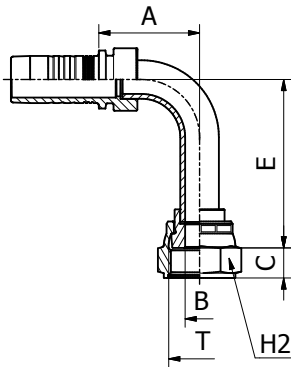

SAE STANDARD CONNECTIONS

M22491KR

90° ORFS FEMALE SWEPT ELBOW
SAE J516 / ISO 12151-1

FITTINGS 136

PART. REF.	HOSE BORE			Thread	DIMENSIONS mm						
	DN	Dash	inch	T	B	A	C	E	H2		
M22491-04-04KR	6	- 4	1/4"	9/16" - 18	4.2	26.5	8.0	22.0	17.0		
M22491-04-06KR	6	- 4	1/4"	11/16" - 16	6.0	26.3	9.5	22.0	22.0		
M22491-06-06KR	10	- 6	3/8"	11/16" - 16	6.0	29.0	9.5	24.0	22.0		
M22491-06-08KR	10	- 6	3/8"	13/16" - 16	9.0	35.5	11.0	28.5	24.0		
M22491-08-08KR	12	- 8	1/2"	13/16" - 16	9.0	40.5	11.0	30.5	24.0		

SAE STANDARD CONNECTIONS

M24491 LONG DROP

90° ORFS FEMALE LONG DROP ELBOW
SAE J516 / ISO 12151-1
(CRIMPED-BACK NUT)

PART. REF.	HOSE BORE			Thread	DIMENSIONS mm						
	DN	Dash	inch	T	B	A	C	E	H2		
M24491-04-04	6	- 4	1/4"	9/16" - 18	4.4	25.0	8.0	46.0	17.0		
M24491-04-06	6	- 4	1/4"	11/16" - 16	7.0	26.5	9.5	53.5	22.0		
M24491-05-06	8	- 5	5/16"	11/16" - 16	6.7	31.5	9.5	54.0	22.0		
M24491-06-06	10	- 6	3/8"	11/16" - 16	6.7	32.0	9.5	54.0	22.0		
M24491-06-08	10	- 6	3/8"	13/16" - 16	6.7	32.0	11.0	54.0	24.0		
M24491-08-08	12	- 8	1/2"	13/16" - 16	9.6	37.0	11.0	64.0	24.0		
M24491-08-10	12	- 8	1/2"	1" - 14	9.6	37.0	12.5	64.5	30.0		
M24491-10-10	16	- 10	5/8"	1" - 14	12.0	41.0	13.0	70.0	30.0		
M24491-10-12	16	- 10	5/8"	1.3/16" - 12	12.7	41.0	13.5	73.0	36.0		
M24491-12-12	19	- 12	3/4"	1.3/16" - 12	15.0	58.5	13.5	96.0	36.0		
M24491-16-16	25	- 16	1"	1.7/16" - 12	19.8	71.5	13.5	114.0	41.0		
M24491-20-20	31	- 20	1.1/4"	1.11/16" - 12	26.0	82.5	13.6	129.0	50.0		